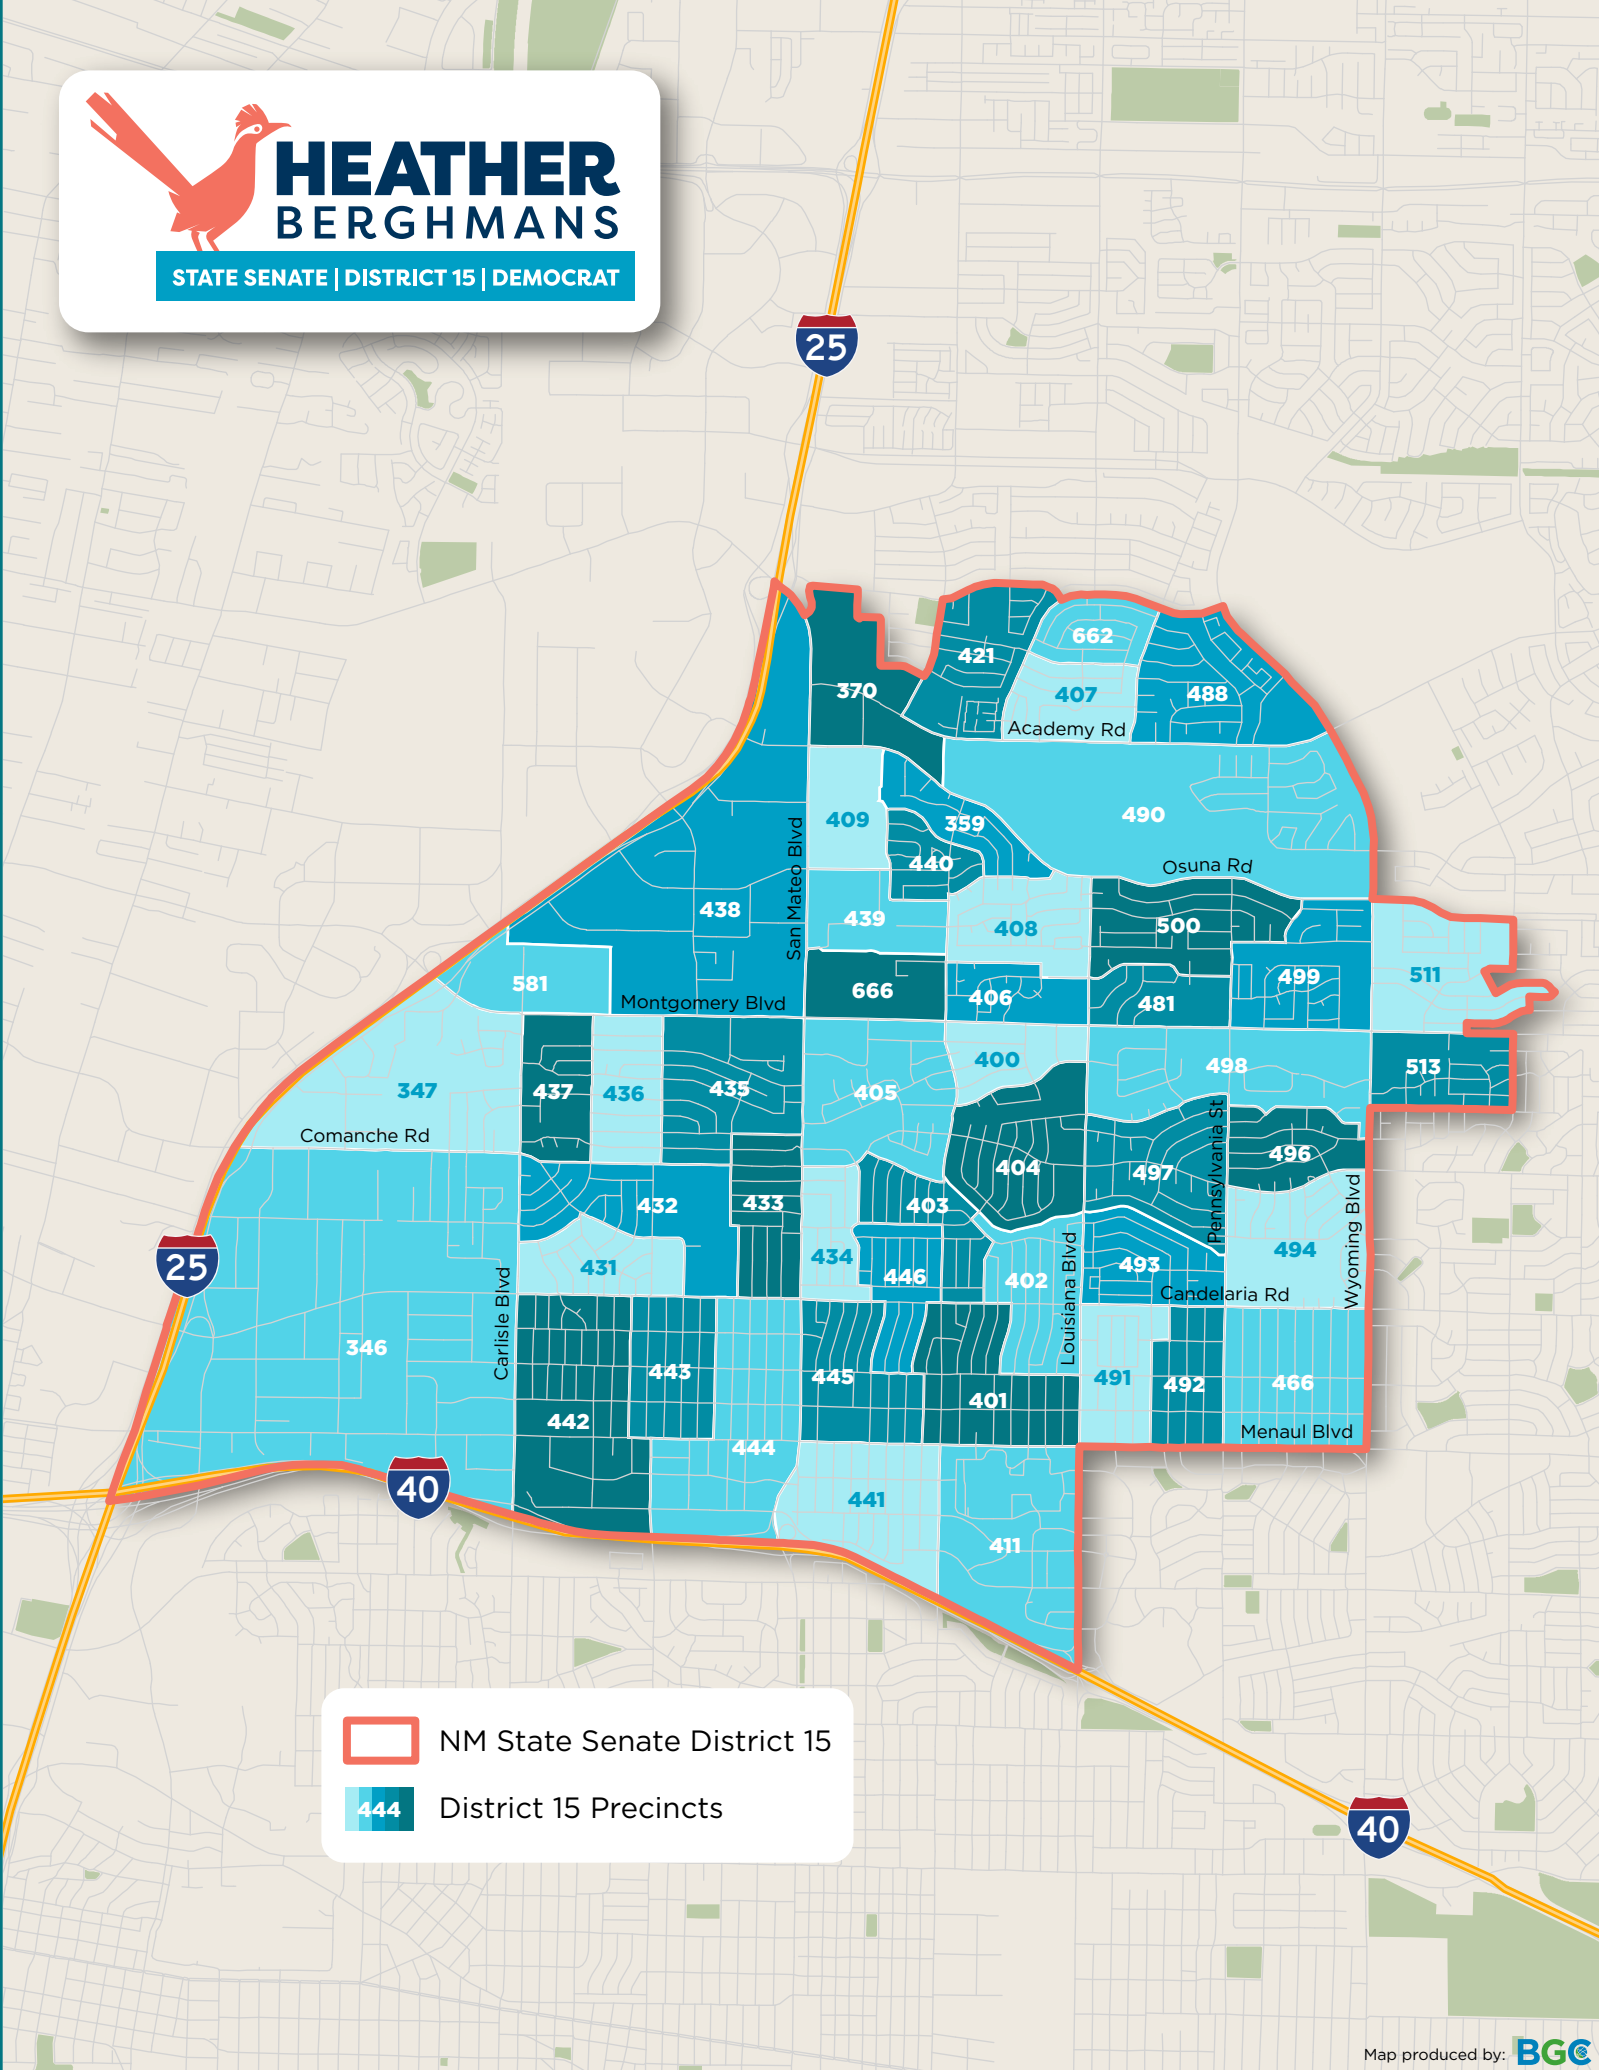

**HEATHER
BERGHMANS**

STATE SENATE | DISTRICT 15 | DEMOCRAT

NM State Senate District 15

District 15 Precincts